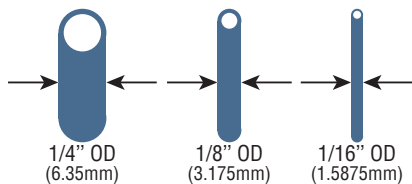

Config 6

Adapter Configuration 6

EZwaste® Filter Kit, VersaCap® Cap, 4 ports for 1/8" OD Tubing, 3 ports for 1/4" OD Tubing, 1 port for 1/4" HB or 3/8" HB

SKU	CONTAINER SIZE	1/4" OD PORTS	1/8" OD PORTS	1/16" OD PORTS	1/4" or 3/8" HB PORT
UN/DOT APPROVED CONTAINERS					
330-0B15-OEM	CAP ONLY	3	4		1
332-AB15-OEM	13.5L	3	4		1
332-BB15-OEM	20L	3	4		1
HEAVY DUTY REUSABLE CONTAINERS					
330-0419-OEM	CAP ONLY	3	4		1
332-9419-OEM	4L	3	4		1
332-2419-OEM	5L	3	4		1
332-3419-OEM	10L	3	4		1
332-4419-OEM	20L	3	4		1
332-D419-OEM	20L ROUND	3	4		1

Config 7

Solvent Waste System Sizing Guide

1 For measuring OD, place the tube next to each of the images to determine the correct size of the tubing.

2 For measuring ID, place end of tube flat on the piece of paper and determine if the dark area is contained by the tubing.