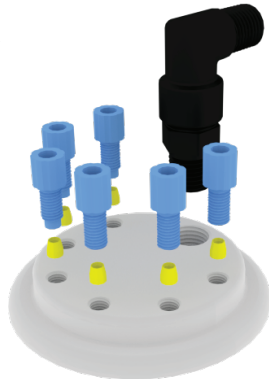

Adapter Configuration 1

EZwaste® Filter Kit, VersaCap® Cap, 6 ports for 1/8" OD Tubing

CONTAINER SIZE	1/4" OD PORTS	1/8" OD PORTS	1/16" OD PORTS	1/4" or 3/8" HB PORT
----------------	---------------	---------------	----------------	----------------------

Config 1

Config 2

SKU	CONTAINER SIZE	1/4" OD PORTS	1/8" OD PORTS	1/16" OD PORTS	1/4" or 3/8" HB PORT
UN/DOT APPROVED CONTAINERS					
330-0B03-OEM	CAP ONLY		6		
332-AB03-OEM	13.5L		6		
332-BB03-OEM	20L		6		
HEAVY DUTY REUSABLE CONTAINERS					
330-0412-OEM	CAP ONLY		6		
332-9412-OEM	4L		6		
332-2412-OEM	5L		6		
332-3412-OEM	10L		6		
332-4412-OEM	20L		6		
332-D412-OEM	20L ROUND		6		

Adapter Configuration 2

EZwaste® Filter Kit, VersaCap® Cap, 6 ports for 1/16" OD Tubing

CONTAINER SIZE	1/4" OD PORTS	1/8" OD PORTS	1/16" OD PORTS	1/4" or 3/8" HB PORT
----------------	---------------	---------------	----------------	----------------------

EZwaste® Filter Kit, VersaCap® Cap, 6 ports for 1/8" OD Tubing, 1 port for 1/4" HB or 3/8" HB

CONTAINER SIZE	1/4" OD PORTS	1/8" OD PORTS	1/16" OD PORTS	1/4" or 3/8" HB PORT
----------------	---------------	---------------	----------------	----------------------