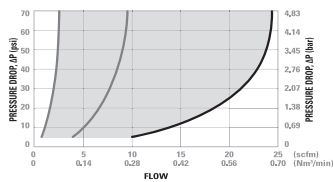

LEGACY ALMOND COLOR

PERFORMANCE RATINGS

MATERIALS & CONSTRUCTION

- Bodies & Terminations: Medical Grade Polypropylene
- Internal Valves: Medical Grade Polypropylene
- Internal Valve Springs: 316 Stainless Steel
- O-rings: Peroxide-cured EPDM (others available)
- Thumb-latch: Stainless Steel
- External Springs & Pins: Stainless Steel

Please contact us for cleanroom produced versions.

TWO STANDARD COLORS

20PP Series couplings offer 1/8" flow, are produced from medical grade, gamma sterilizable polypropylene, and offer greater chemical resistance. 20PP couplings interconnect with all other 20AC and 20CB Series couplings as well as other similar industry thumb-latch couplings. These couplings are available in Legacy Almond and Modern Cool Grey colors.

20PP Series Air Flow

20PP Series Water Flow

20PP Series Temperature

Interchangeable with
CPC® Colder PMC12 Series

20PP

Tubing Size 1/16" - 1/4"
1/8" Flow Polypropylene

MALE THREAD SOCKET		NON-VALVED	VALVED	THREAD SIZE	LENGTH	WIDTH	HEIGHT
20PP-S1-02MALD	20PPV-SE1-02MALD	1/8" NPT	1.10" (28mm)	.64" (16mm)	.82" (21mm)		
20PP-S1-04MALD	20PPV-SE1-04MALD	1/4" NPT	1.10" (28mm)	.64" (16mm)	.82" (21mm)		