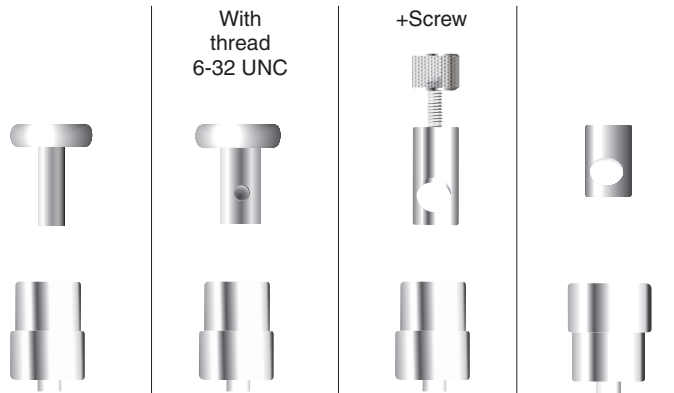

Syringes for Automatic Liquid Handling

2. Modified PTFE-Seals for Buffers

Specially designed for handling of strong buffers and other aqueous solutions. The modified PTFE-seals guarantee extended lifetime under heavy duty conditions.

Plunger: PTFE-seal
Glass Barrel: Borosilicate 3.3
Precision: < ±1% of the volume

Volume	TLL	TLL-X	RQ	XL
25 µl	2641517	2643517	2644517	2645517
50 µl	2641617	2643617	2644617	2645617
100 µl	2641717	2643717	2644717	2645717
250 µl	2641817	2643817	2644817	2645817
500 µl	2641917	2643917	2644917	2645917
1.0 ml	2641017	2643017	2644017	2645017
2.5 ml	2641037	2643037	2644037	2645037
5.0 ml	2641057	2643057	2644057	2645057
10.0 ml	2641077	2643077	2644077	2645077

Plunger Top

With thread 6-32 UNC

+Screw

Front Fitting

Luer Luer Luer Luer