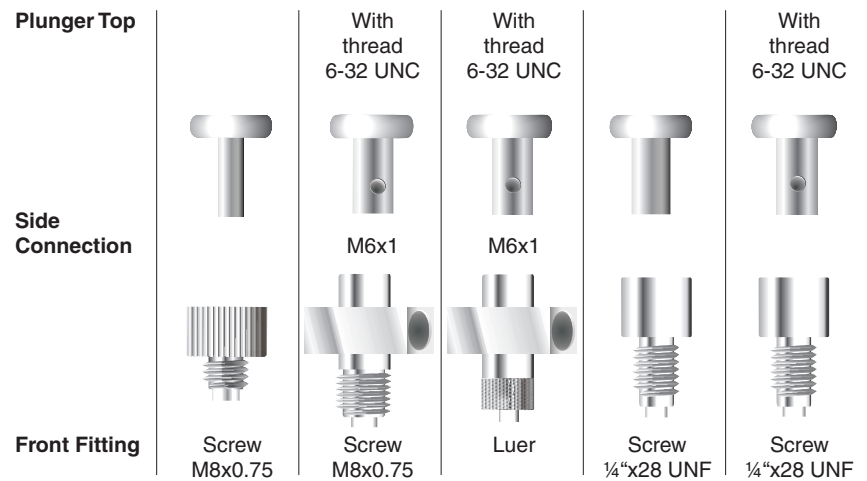

Syringes for Automatic Liquid Handling

2. Modified PTFE-Seals for Buffers

Specially designed for handling of strong buffers and other aqueous solutions. The modified PTFE-seals guarantee extended lifetime under heavy duty conditions.

Plunger: PTFE-seal
Glass Barrel: Borosilicate 3.3
Precision: < ±1% of the volume

Volume	AD	DAD	DX	C	CX
25 µl	-	-	2627517	2606517	2606527
50 µl	2605617	2626617	2627617	2606617	2606627
100 µl	2605717	2626717	2627717	2606717	2606727
250 µl	2605817	2626817	2627817	2606817	2606827
500 µl	2605917	2626917	2627917	2606917	2606927
1.0 ml	2605017	2626017	2627017	2606017	-
2.5 ml	2605037	2626037	-	2606037	-
5.0 ml	2605057	-	-	2606057	-
10.0 ml	2605077	-	-	2606077	-